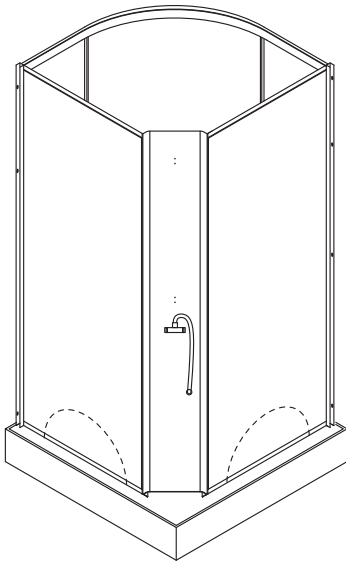

8	screw 4x20	саморез 4x20	×4