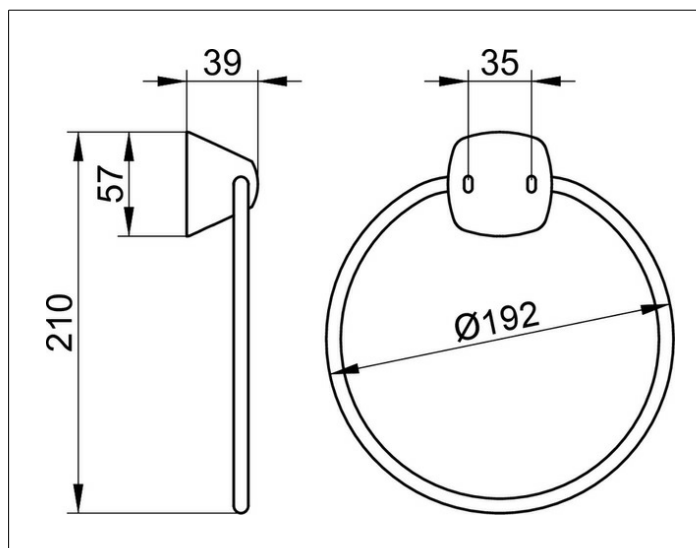

## ПОВЕРХНОСТЬ

хром

## СПЕЦИФИКАЦИИ

KEUCO CITY.2 towel ring 02721010000  
chrome-plated towel ring in a new clear design  
closed form, round, diameter 192 mm  
towel ring swivels, easy to clean  
depth 39 mm  
The towel ring is fitted hidden  
Delivery incl. corrosion-free mounting material