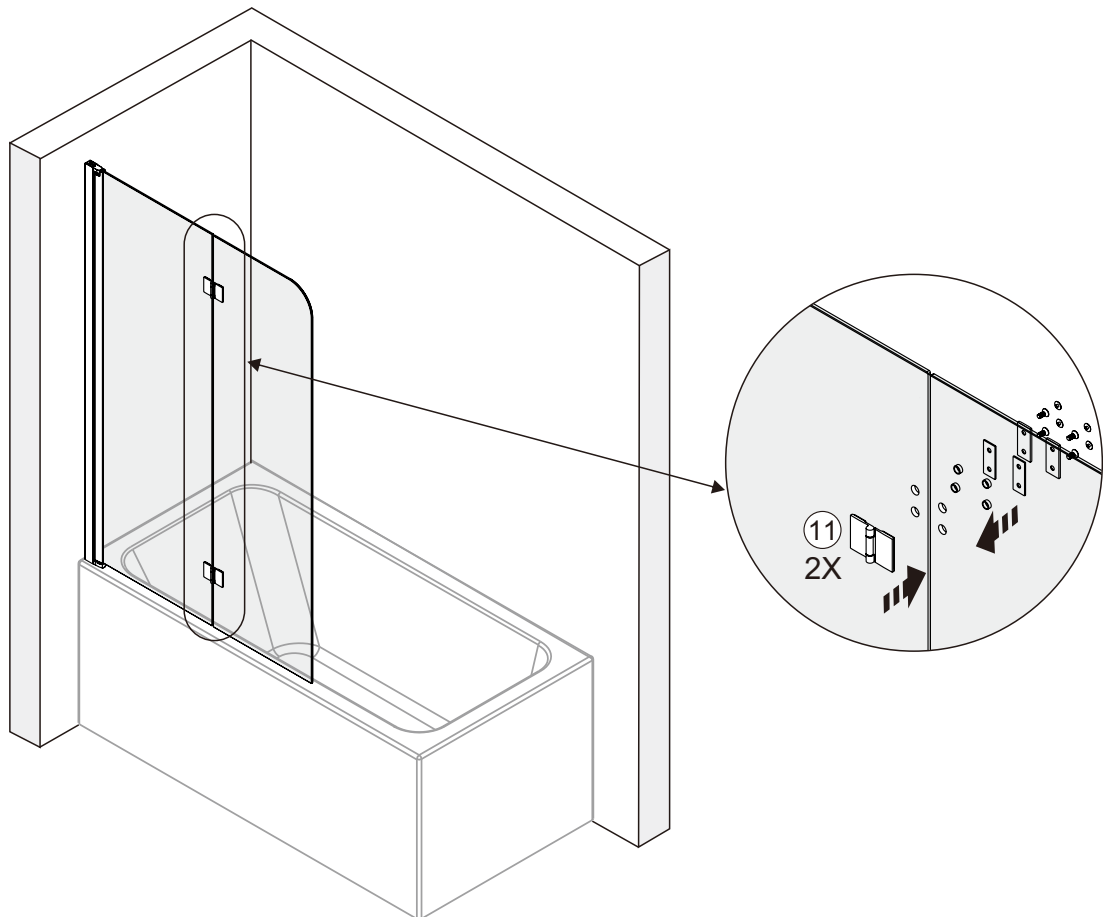

NO	Qty	Description	NO	Qty	Description
1	4	Chrome Screw cap	8	1	Chrome back splash
2	1	Wall Chanel	9	1	Back splash gasket L
3	4	ST4X13 screw	10	1	Fixed panel gasket
4	3	Wall anchor	11	2	Hinge kit
5	3	ST4X40 screw	12	1	Clear door 2
6	1	Clear door 1	13	1	Back splash gasket R
7	1	Chrome bracket for threshold L	14	1	Chrome bracket for threshold R

SIZE	X
750mm	743~757mm

SIZE	X
891mm	884~898mm
1000mm	993~1007mm
1239mm	1232~1246mm

4

5

RIHO

NL **RIHO International b.v.**
Hermesstraat 10
5047TS Tilburg
Netherlands
T: +31-(0)13 5728728
F: +31-(0)13 5720262
E: info@riho.nl