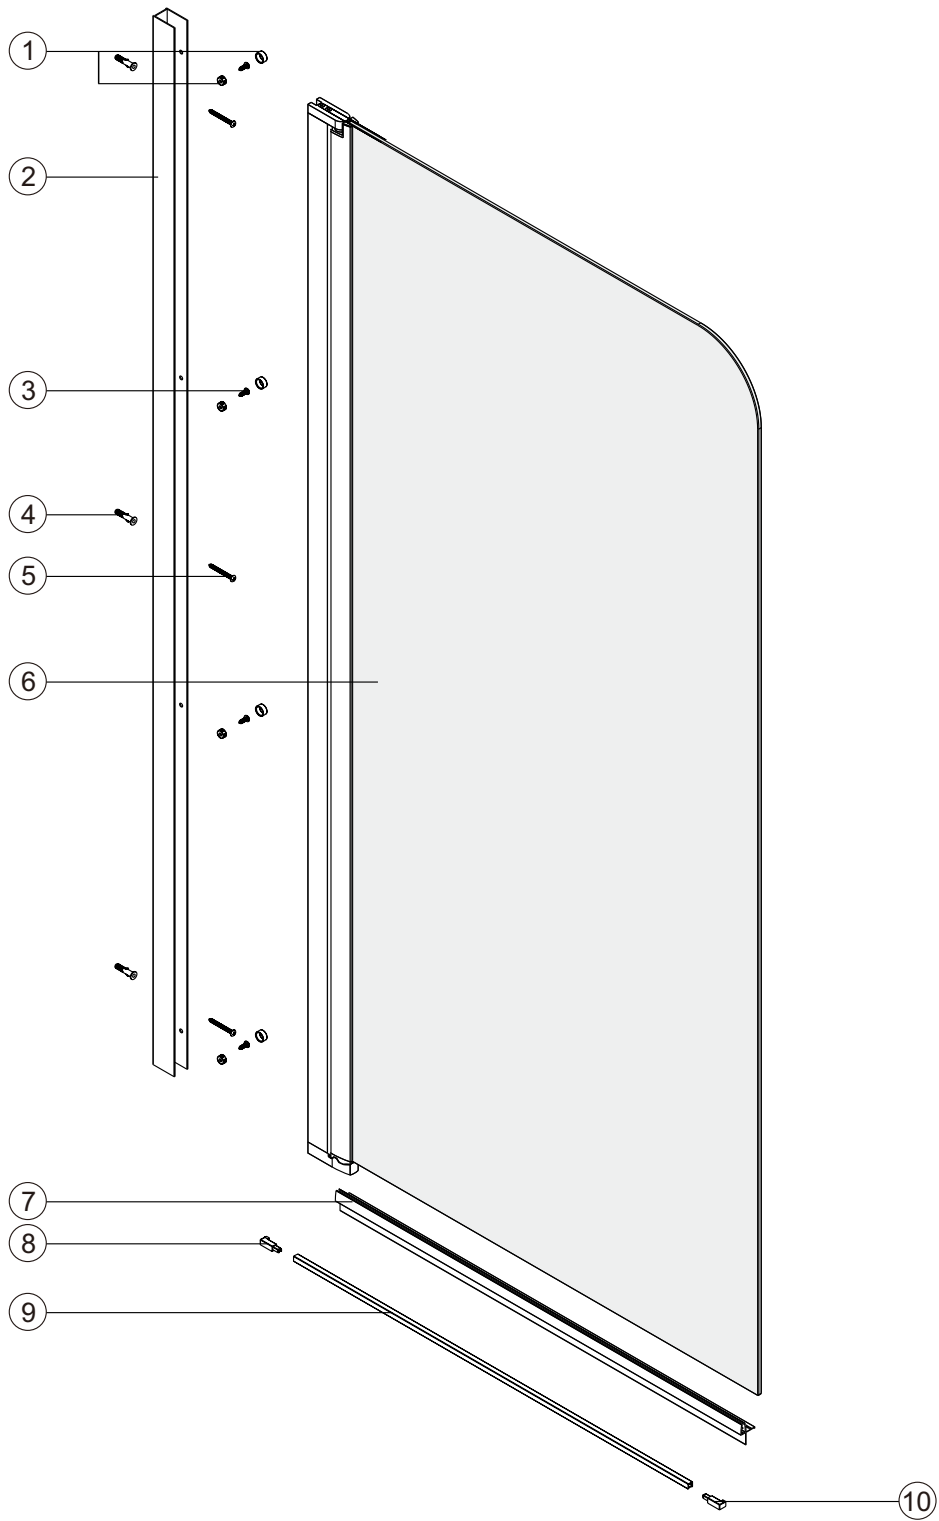

NO	Qty	Description	NO	Qty	Description
1	4	Chrome Screw cap	6	1	Clear door
2	1	Wall Chanel	7	1	Back splash gasket
3	4	ST4X13 screw	8	1	Chrome bracket for threshold L
4	3	Wall anchor	9	1	Chrome back splash
5	3	ST4X40 screw	10	1	Chrome bracket for threshold R

NO	Qty	Description	NO	Qty	Description
1	4	Chrome Screw cap	8	1	Chrome back splash
2	1	Wall Chanel	9	1	Back splash gasket L
3	4	ST4X13 screw	10	1	Fixed panel gasket
4	3	Wall anchor	11	2	Hinge kit
5	3	ST4X40 screw	12	1	Clear door 2
6	1	Clear door 1	13	1	Back splash gasket R
7	1	Chrome bracket for threshold L	14	1	Chrome bracket for threshold R